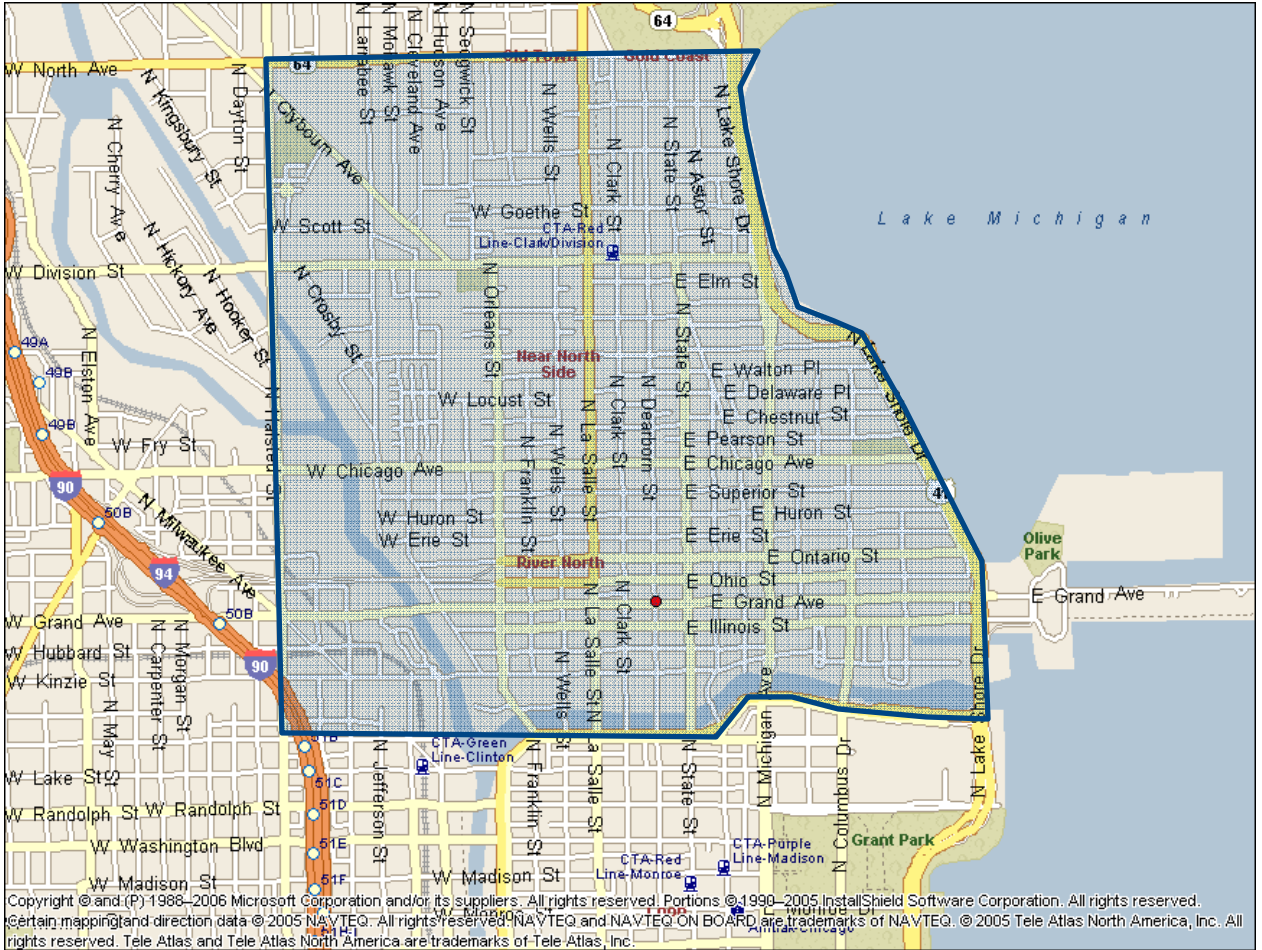

CHICAGO, IL 60610/60611

PREFERRED AREA MAP

North: North Avenue
South: Wacker Drive
East: Lake Michigan
West: Halsted Street